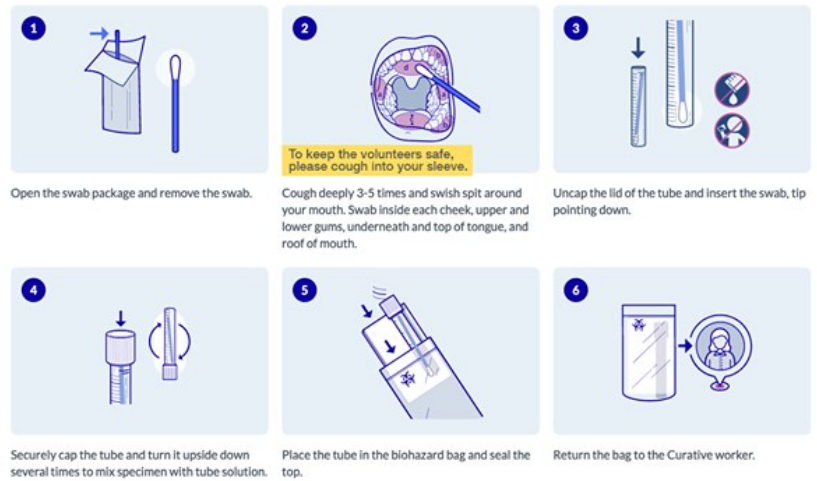

FREE COVID-19 TESTING

- Free self-collected saliva test
- Drive-through for safety and convenience (remain in your vehicle)
- Simple, quick, painless

Fast, Simple, Painless Testing

- Access campus through front (east-side) bottom gate
- Testing site is in the lot across from the Maria H. Paiz Admin Bldg., next to the basketball court

Thursdays, 10 a.m. to 2 p.m., starting Jan. 7

@ Luna Community College

You're encouraged to register at curative.com (click on "Get Tested Now.")

Please do not eat or drink for a half-hour before testing.