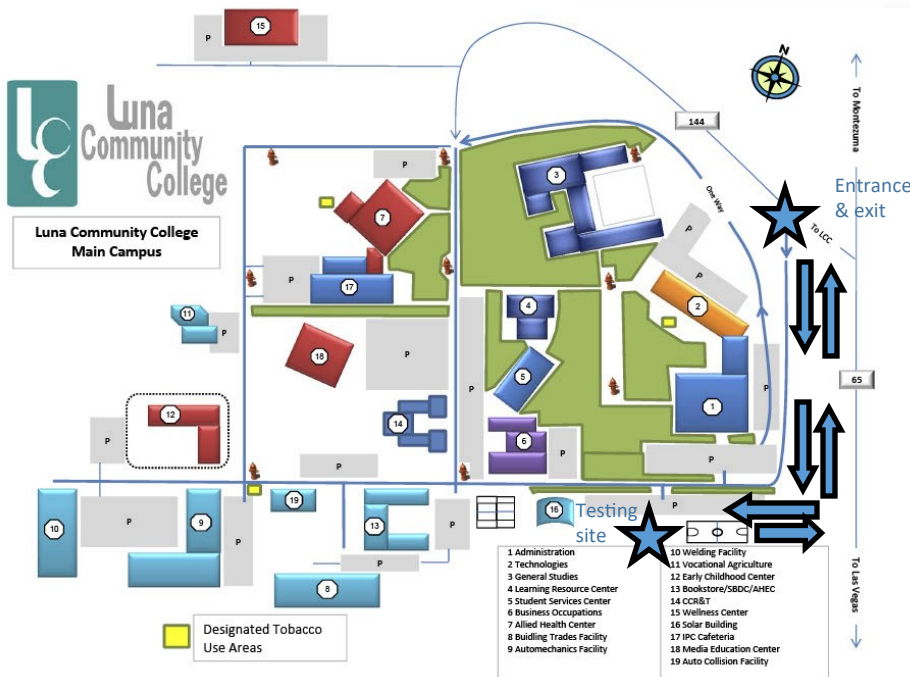

FREE COVID-19 TESTING

- Free self-collected saliva test
- Drive-through for safety and convenience (remain in your vehicle)
- Simple, quick, painless

Fast, Simple, Painless Testing

- Access campus through front (east-side) bottom gate
- Testing site is in the lot across from the Maria H. Paiz Admin Bldg., next to the basketball court

Thursdays, 10 a.m. to 2 p.m., starting Jan. 7

@ Luna Community College

You're encouraged to register at curative.com (click on "Get Tested Now.")

Please do not eat or drink for a half-hour before testing.